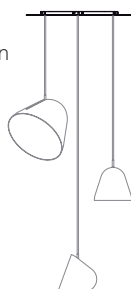

Multiple canopy

		Article number	Colour	RSP excl. VAT
Multiple canopy for 3 luminaires				
Cover:	Aluminium, matt finish, Ø 50cm / 19.7in	Multiple 3.1	white	when bought with luminaires
Mounting:	Plated steel			when bought without luminaires
Weight:	1.2kg / 43oz			
All luminaires and cords of the Tilt and Pretty ranges of luminaires can be used.				
Luminaires not included.				
		Multiple 3.2	black	when bought with luminaires
				when bought without luminaires
Multiple canopy for 5 luminaires				
Cover:	Aluminium, matt finish, Ø 75cm / 29.5in	Multiple 5.1	white	when bought with luminaires
Mounting:	Plated steel			when bought without luminaires
Weight:	2kg / 71oz			
All luminaires and cords of the Tilt and Pretty ranges of luminaires can be used.				
Luminaires not included.				
		Multiple 5.2	black	when bought with luminaires
				when bought without luminaires