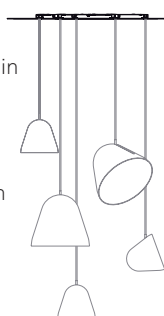

Multiple canopy

		Article number	Colour	RSP excl. VAT
Multiple canopy for 3 luminaires				
Cover:	Aluminium, matt finish, Ø 50cm / 19.7in	Multiple 3.1	white	when bought with luminaires
Mounting:	Plated steel			when bought without luminaires
Weight:	1.2kg / 43oz			
All luminaires and cords of the Tilt and Pretty ranges of luminaires can be used.				
Luminaires not included.				
		Multiple 3.2	black	when bought with luminaires
				when bought without luminaires
Multiple canopy for 5 luminaires				
Cover:	Aluminium, matt finish, Ø 75cm / 29.5in	Multiple 5.1	white	when bought with luminaires
Mounting:	Plated steel			when bought without luminaires
Weight:	2kg / 71oz			
All luminaires and cords of the Tilt and Pretty ranges of luminaires can be used.				
Luminaires not included.				
		Multiple 5.2	black	when bought with luminaires
				when bought without luminaires