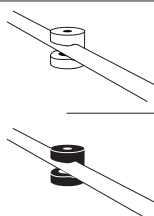

Cable guide

		Article number	Colour	RSP excl. VAT
Material:	Brass, black or white matt finish	Cable guide 1.1	white	21,00 €
Dimensions:	Ø: 1.6cm / 0.63in, H: 1.3cm / 0,5in			
		Cable guide 1.2	black	21,00 €